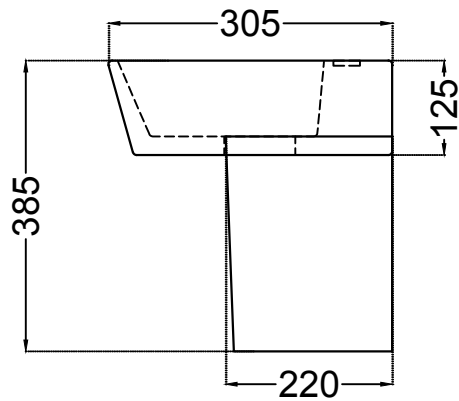

TOP VIEW

SIDE VIEW

BACK VIEW

 <p><b>ESSCO</b> BY Jaquar GROUP</p>	<p><b>Jaquar Group</b></p> <p>Global Headquarters          Plot No. 3, Sector- M-11, IMT Manesar          Gurgaon, NCR - 122050, India          E-mail : Sales: support@jaquar.com          Customer Service : service@jaquar.com</p>		<p>ITEM CODE</p> <p>ECS-WHT-811+ESC-WHT-305</p>
			<p>ITEM TYPE</p> <p>WALL HUNG BASIN WITH HALF PEDESTAL</p>
			<p>ITEM SIZE</p> <p>400x305x125 mm with Pedestal height 385 mm</p>
	<p>ALL DIMENSIONS ARE IN MM. (TOLERANCE ± 5 MM)</p>		