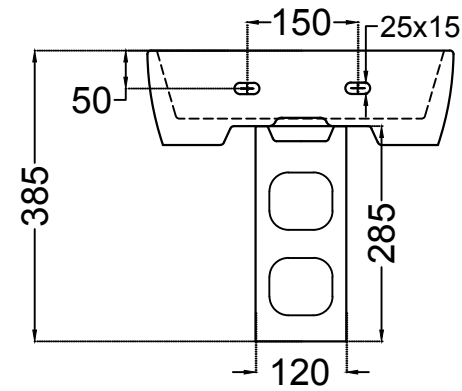

TOP VIEW

SIDE VIEW

BACK VIEW

 <p><b>ESSCO</b> BY Jaquar GROUP</p>	<p><b>Jaquar Group</b></p> <p>Global Headquarters          Plot No. 3, Sector- M-11, IMT Manesar          Gurgaon, NCR - 122050, India          E-mail : Sales: support@jaquar.com          Customer Service : service@jaquar.com</p>		<p>ITEM CODE</p> <p>ECS-WHT-811+ESC-WHT-305</p>
			<p>ITEM TYPE</p> <p>WALL HUNG BASIN WITH HALF PEDESTAL</p>
			<p>ITEM SIZE</p> <p>400x305x125 mm with Pedestal height 385 mm</p>
	<p>ALL DIMENSIONS ARE IN MM. (TOLERANCE ± 5 MM)</p>		