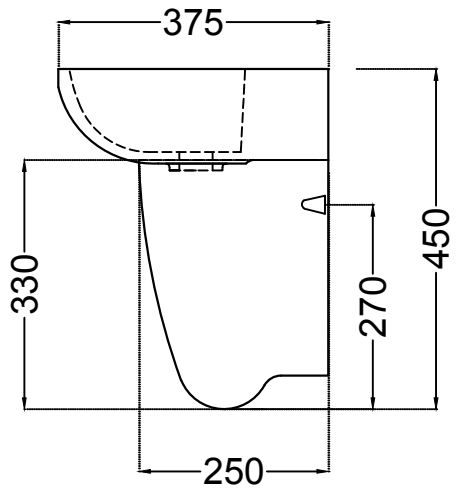

TOP VIEW

SIDE VIEW

BACK VIEW

 <p><b>ESSCO</b> BY Jaquar GROUP</p>	<p><b>Jaquar Group</b></p> <p>Global Headquarters Plot No. 3, Sector- M-11, IMT Manesar Gurgaon, NCR - 122050, India E-mail : Sales: support@jaquar.com Customer Service : service@jaquar.com</p>		<p>ITEM CODE</p> <p>ECS-WHT-813+ECS-WHT-307</p>
			<p>ITEM TYPE</p> <p>WALL HUNG BASIN WITH HALF PEDESTAL</p>
			<p>ITEM SIZE</p> <p>455x375x160 mm With Pedestal height 450 mm</p>
	<p>ALL DIMENSIONS ARE IN MM. (TOLERANCE ± 5 MM)</p>		