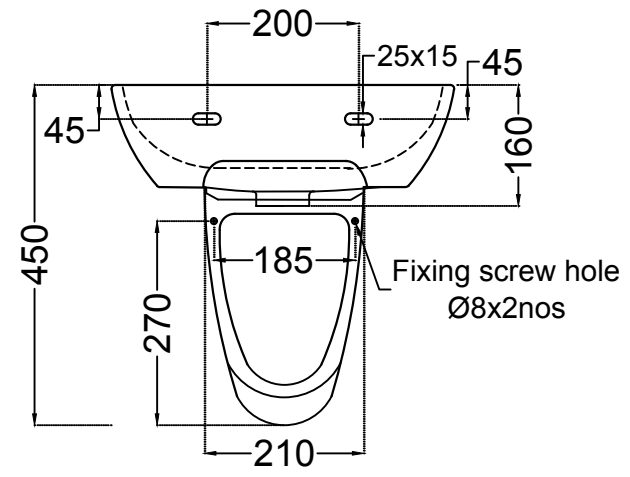

TOP VIEW

SIDE VIEW

BACK VIEW

 <p><b>ESSCO</b> BY Jaquar GROUP</p>	<p><b>Jaquar Group</b></p> <p>Global Headquarters Plot No. 3, Sector- M-11, IMT Manesar Gurgaon, NCR - 122050, India E-mail : Sales: support@jaquar.com Customer Service : service@jaquar.com</p>		<p>ITEM CODE</p> <p>ECS-WHT-813+ECS-WHT-307</p>
			<p>ITEM TYPE</p> <p>WALL HUNG BASIN WITH HALF PEDESTAL</p>
			<p>ITEM SIZE</p> <p>455x375x160 mm With Pedestal height 450 mm</p>
	<p>ALL DIMENSIONS ARE IN MM. (TOLERANCE ± 5 MM)</p>		