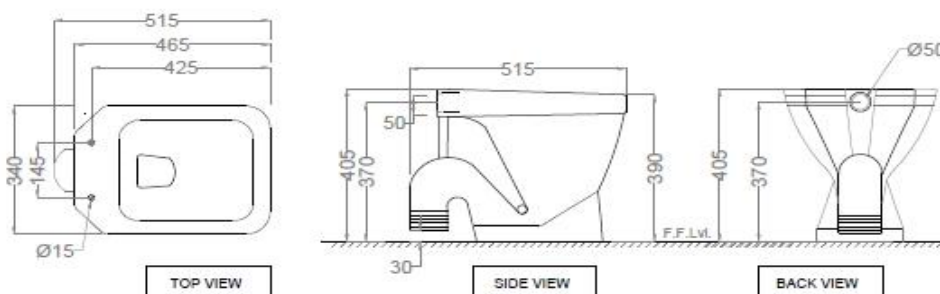

**SPECIFICATION DATA SHEET**

**PRODUCT DETAILS**

<b>Manufacturer :</b>	ESSCO	<b>Type:</b>	EWC S-Trap
<b>Colour:</b>	White	<b>Outlet</b>	Vertical
<b>Technical Details:</b>	Internal diameter of inlet hole dia. $\varnothing 50 \pm 3$ mm	<b>Material:</b>	Ceramic - Vitreous China
	External diameter of outlet hole dia. $\varnothing 100 \pm 5$ mm Vertical distance between the Floor and the centre line of the inlet hole $\leq 370$ mm		

**PRODUCT IMAGE**

**TECHNICAL DRAWING**

<b>Product Dimension</b>	340x515x405 mm	<b>FEATURES</b>
<b>Product Weight</b>	13.5 kg	PP Soft Close Slim Seat cover, rectangle design, Packed with Accessories, Dual Flushing - 3/6 LPF, Anti germ glaze, Trap glaze
<b>ACCESSORIES INCLUDED</b>		
PP Soft Close Seat cover		AIS-WHT-103S
Floor fixing screw		ZPS-SNS-FB01
Outlet Gasket		ZPS-BLK-GK02
<b>ACCESSORIES EXCLUDED</b>		
Wall Hung Cistern		WHE-WHT-183L
<b>CERTIFICATION</b>		

**All technical dimensions are in accordance to Bureau of Indian Standards**  
 DISCLAIMER: Our every effort has been made to ensure factual accuracy, the information presented subject to changes due to requirements in different sites, markets and/ or countries. All dimensions are in mm (Tolerance  $\pm 5$  MM). Jaquar reserves the right to make the necessary amendments at any time without prior notice.