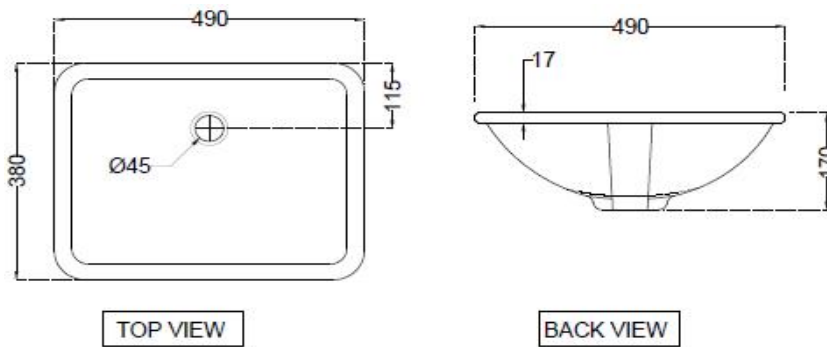

**SPECIFICATION DATA SHEET**

**PRODUCT DETAILS**

<b>Manufacturer :</b>	ESSCO	<b>Type:</b>	Under counter basin
<b>Outlet</b>	Vertical	<b>Colour:</b>	White
	ID of waste outlet hole dia. $\varnothing 45 \pm 3$ mm	<b>Material:</b>	Ceramic - Vitreous China
Horizontal distance between the Bowl edge and the center line of the waste outlet hole $\leq 115$ mm			

**PRODUCT IMAGE**

**TECHNICAL DRAWING**

<b>Product Dimension</b>	490x380x170 mm	<b>FEATURES</b>  Rectangle Shap, Fixing Clamps, Anti germ glaze.
<b>Basin Inner Dimension</b>	435x325x145 mm	
<b>Product Weight</b>	7.3 kg	

**ACCESSORIES INCLUDED**

UC Screw(clamp)

ZPS-MST-FB06

**CERTIFICATION**

All technical dimensions are in accordance to Bureau of Indian Standards

DISCLAIMER: Our every effort has been made to ensure factual accuracy, the information presented subject to changes due to requirements in different sites, markets and/ or countries. All dimensions are in mm (Tolerance  $\pm 5$  MM). Jaquar reserves the right to make the necessary amendments at any time without prior notice.