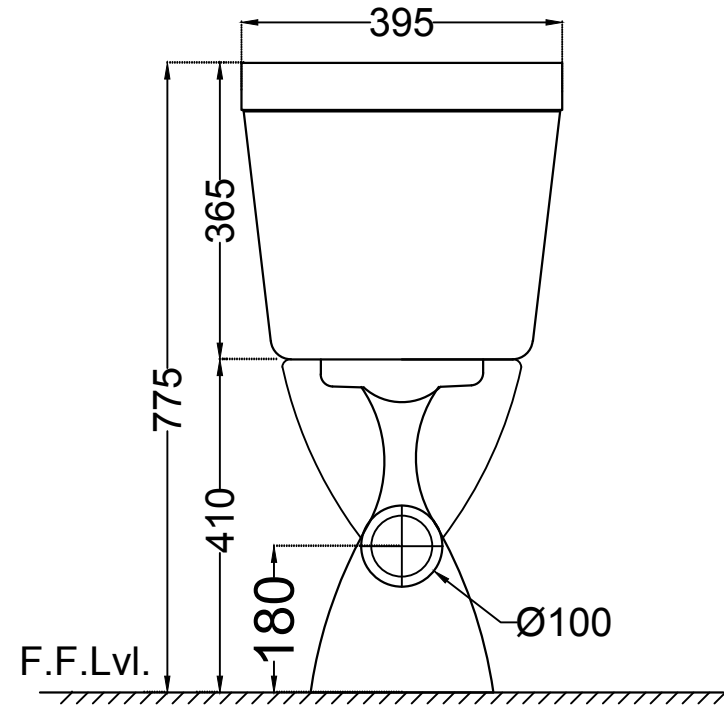

TOP VIEW

SIDE VIEW

BACK VIEW

	<b>Jaquar Group</b> Global Headquarters Plot No. 3, Sector- M-11, IMT Manesar Gurgaon, NCR - 122050, India E-mail : <a href="mailto:Sales.support@jaquar.com">Sales.support@jaquar.com</a> Customer Service : <a href="mailto:service@jaquar.com">service@jaquar.com</a>		ITEM CODE	AIS-WHT-101751P180SPPSMZ
			ITEM TYPE	COUPLED WC P-TRAP 180 MM
			ITEM SIZE	395x680x775 mm
			ALL DIMENSIONS ARE IN MM. (TOLERANCE ± 5 MM)	