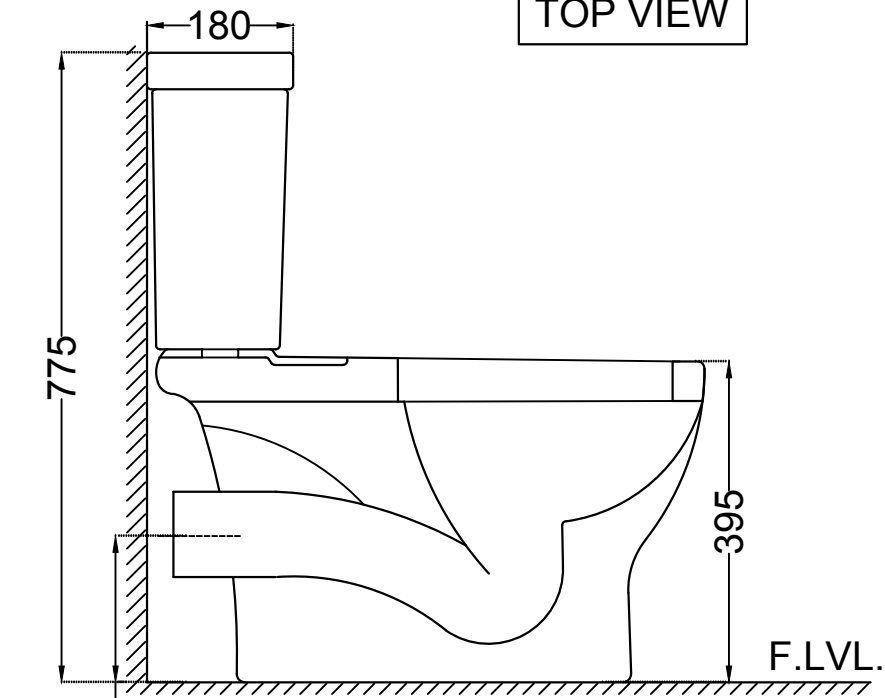

TOP VIEW

SIDE VIEW

BACK VIEW

	<b>Jaquar Group</b> Global Headquarters Plot No. 3, Sector- M-11, IMT Manesar Gurgaon, NCR - 122050, India E-mail : <a href="mailto:Sales.support@jaquar.com">Sales.support@jaquar.com</a> Customer Service : <a href="mailto:service@jaquar.com">service@jaquar.com</a>		ITEM CODE	AIS-WHT-101751P180SPPSMZ
			ITEM TYPE	COUPLED WC P-TRAP 180 MM
			ITEM SIZE	395x680x775 mm
			ALL DIMENSIONS ARE IN MM. (TOLERANCE ± 5 MM)	