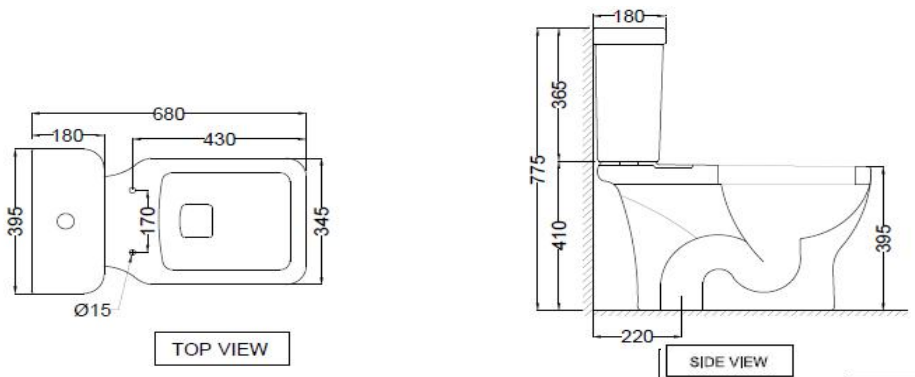

AIS-WHT-101751S220SPPSMZ

SPECIFICATION DATA SHEET

PRODUCT DETAILS

Manufacturer :	ESSCO	Type:	Complete Set For Coupled WC (S-Trap)
Colour:	White	Outlet	Vertical
Technical Details:	External diameter of outlet hole dia. $\varnothing 100 \pm 5$ mm	Material:	Ceramic - Vitreous China
	Horizontal distance between the wall line and the centre line of the waste outlet hole ≤ 220 mm		

PRODUCT IMAGE

TECHNICAL DRAWING

Product Dimension	395x680x775 mm	FEATURES Combind packing, Complete Trap Glaze, Slim seat cover, Dual Flushing - 3/6 LPF, Anti germ glaze
Trap Distance	S Trap - 220 mm	
Product Weight	32.0 kg	

ACCESSORIES INCLUDED

PP soft close slim seat cover	AIS-WHT-103S
Floor fixing screw	ZPS-SNS-FB01
Wax Seal	ZPS-WHT-1401
Cistern	AIS-WHT-101201C
Cistern Fittings	ZCF-WHT-FT003

CERTIFICATION

All technical dimensions are in accordance to Bureau of Indian Standards

DISCLAIMER: Our every effort has been made to ensure factual accuracy, the information presented subject to changes due to requirements in different sites, markets and/ or countries. All dimensions are in mm (Tolerance ± 5 MM). Jaquar reserves the right to make the necessary amendments at any time without prior notice.