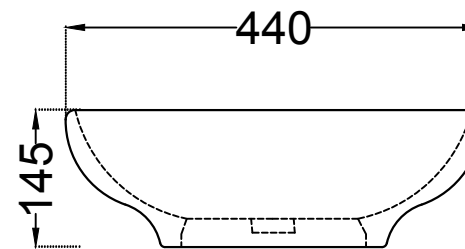

TOP VIEW

SIDE VIEW

	<b>Jaquar Group</b> Global Headquarters Plot No. 3, Sector- M-11, IMT Manesar Gurgaon, NCR - 122050, India E-mail : <a href="mailto:Sales:support@jaquar.com">Sales: support@jaquar.com</a> Customer Service : <a href="mailto:service@jaquar.com">service@jaquar.com</a>		ITEM CODE <b>AIS-WHT-101903</b>
			ITEM TYPE <b>TABLE TOP BASIN</b>
			ITEM SIZE <b>440x390x145 mm</b>
	ALL DIMENSIONS ARE IN MM. (TOLERANCE ± 5 MM)		