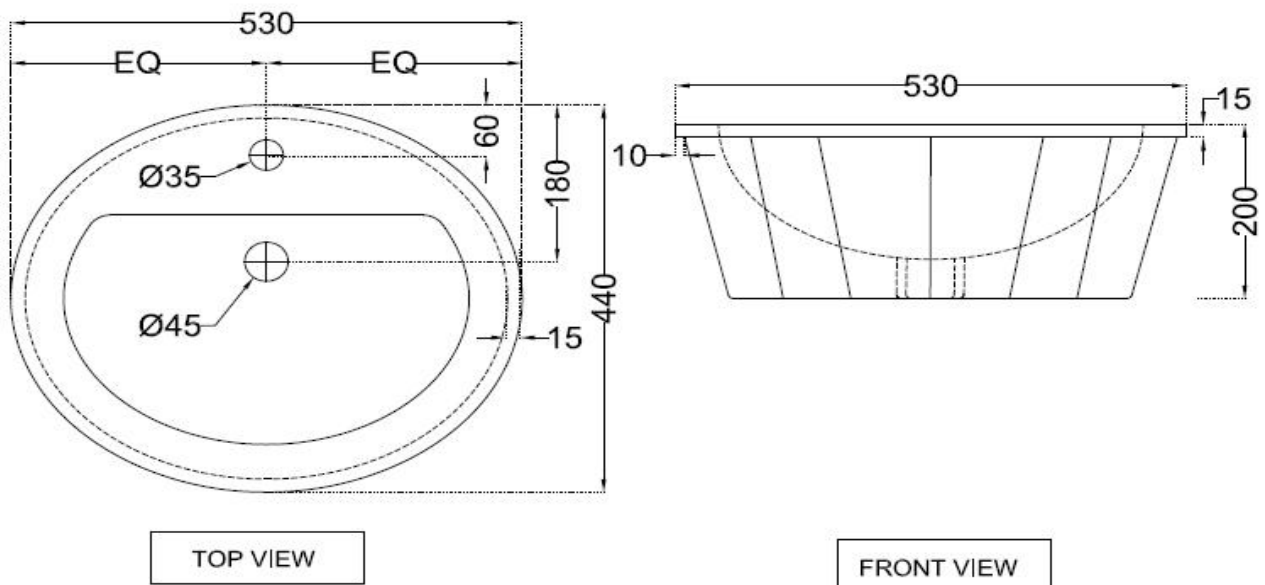

SPECIFICATION DATA SHEET

PRODUCT DETAILS

Manufacturer :	ESSCO	Type:	Counter top basin
Outlet	Vertical	Colour:	White
Technical Details:	Tap hole dia. $\varnothing 35 \pm 2$ mm	Material:	Ceramic - Vitreous China
	ID of waste outlet hole dia. $\varnothing 45 \pm 3$ mm Horizontal distance between the center line of the tap hole and the center line of the waste outlet hole ≤ 120 mm		

PRODUCT IMAGE

TECHNICAL DRAWING

Product Dimension	530x440x200 mm	FEATURES Thinrim height,With Tap Hole ,Anti germ glaze
Basin Inner Dimension	420X280X155 mm	
Product Weight	12.0 kg	

ACCESSORIES INCLUDED

Overflow hole Cap	ZPS-WHT-9012
Template	Template

CERTIFICATION

All technical dimensions are in accordance to Bureau of Indian Standards
 DISCLAIMER: Our every effort has been made to ensure factual accuracy, the information presented subject to changes due to requirements in different sites, markets and/ or countries. All dimensions are in mm (Tolerance ± 5 MM). Jaquar reserves the right to make the necessary amendments at any time without prior notice.