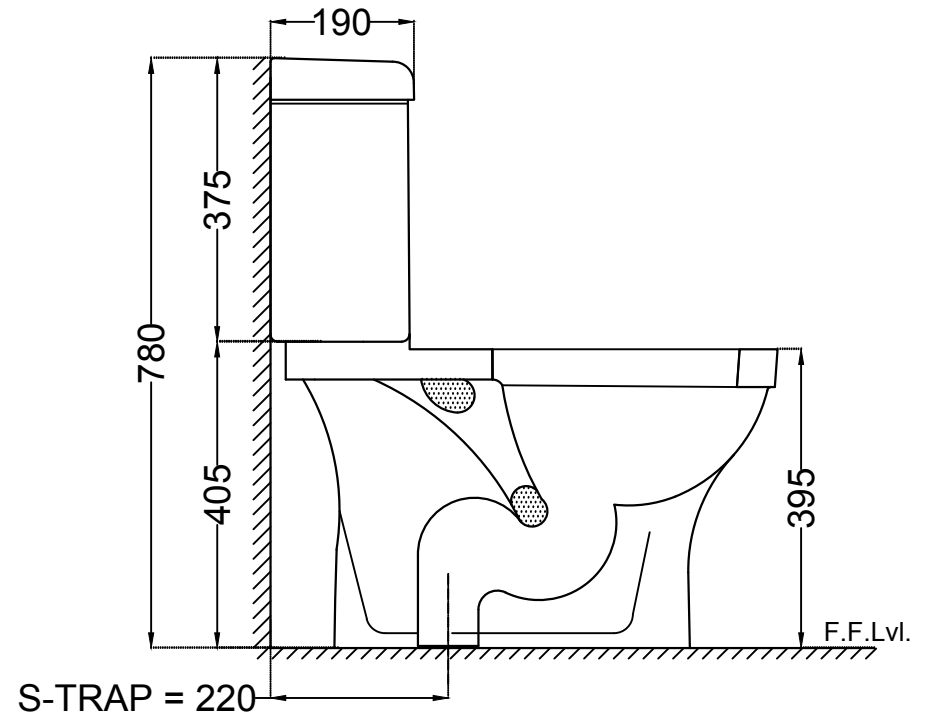

TOP VIEW

BACK VIEW

	Jaquar Group Global Headquarters Plot No. 3, Sector-M-11, IMT Manesar Gurgaon, NCR - 122050, India E-mail : Sales:support@jaquar.com Customer Service : service@jaquar.com		ITEM CODE ECS-WHT-751S220NPPZ
			ITEM TYPE COUPLED WC S-TRAP 220 MM
			ITEM SIZE 390x670x780 mm
	ALL DIMENSIONS ARE IN MM. (TOLERANCE ± 5 MM)		