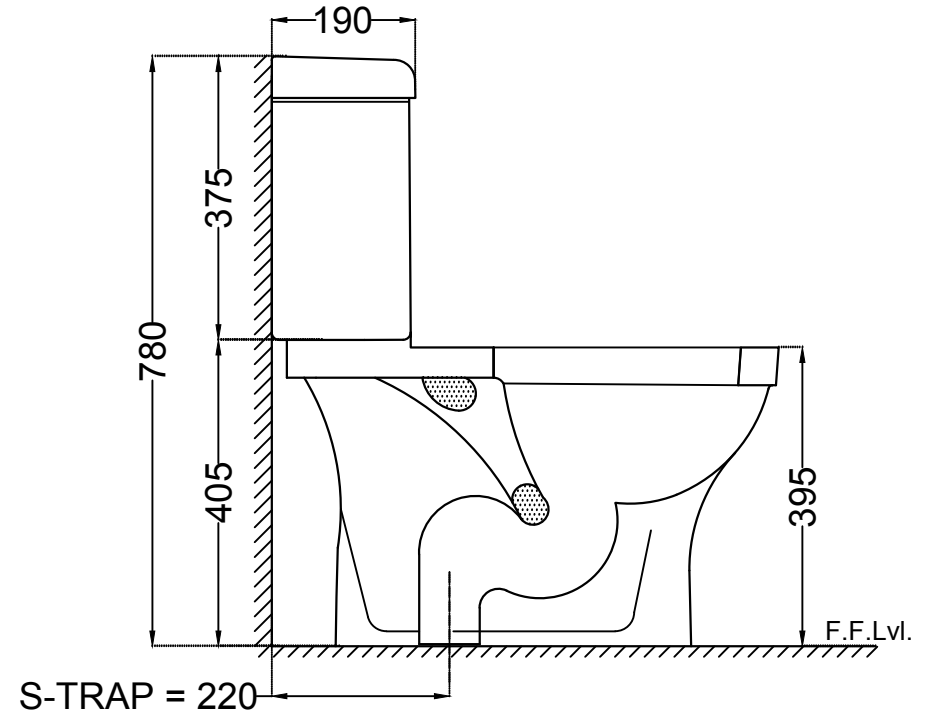

TOP VIEW

BACK VIEW

	Jaquar Group Global Headquarters Plot No. 3, Sector- M-11, IMT Manesar Gurgaon, NCR - 122050, India E-mail : Sales: support@jaquar.com Customer Service : service@jaquar.com		ITEM CODE ECS-WHT-751S220SPPZ
			ITEM TYPE COUPLED WC S-TRAP 220 MM
			ITEM SIZE 390x670x780 mm
	ALL DIMENSIONS ARE IN MM. (TOLERANCE ± 5 MM)		