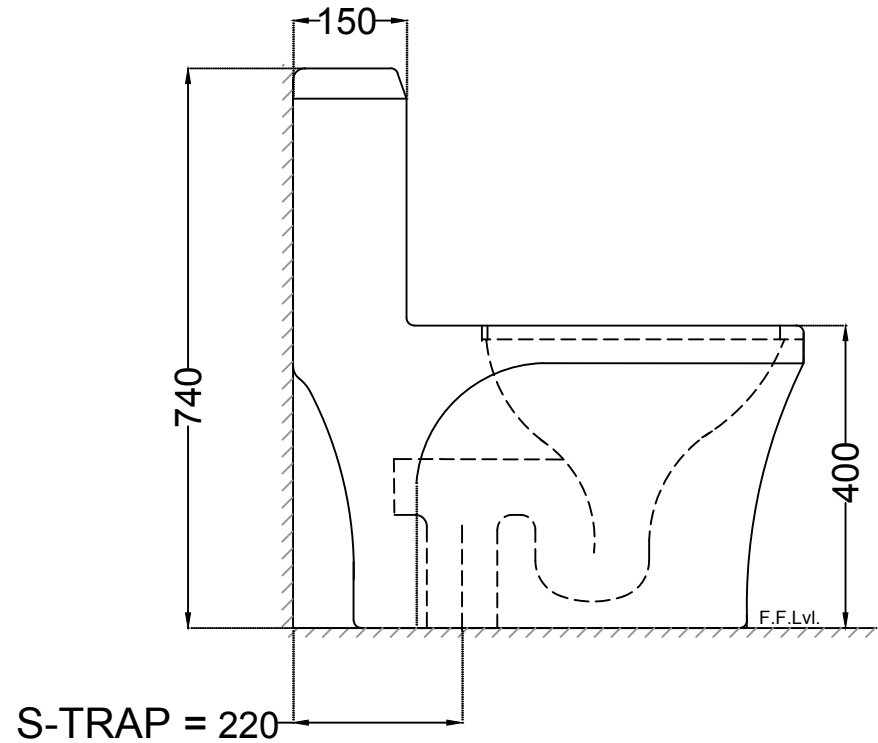

TOP VIEW

SIDE VIEW

	Jaquar Group	
	Global Headquarters Plot No. 3, Sector- M-11, IMT Manesar Gurgaon, NCR - 122050, India E-mail : Sales: support@jaquar.com Customer Service : service@jaquar.com	
	ITEM CODE	ECS-WHT-851S220NPP
	ITEM TYPE	SINGLE PIECE WC S-TRAP 220 MM
ITEM SIZE	365x675x740 mm	
ALL DIMENSIONS ARE IN MM. (TOLERANCE ± 5 MM)		