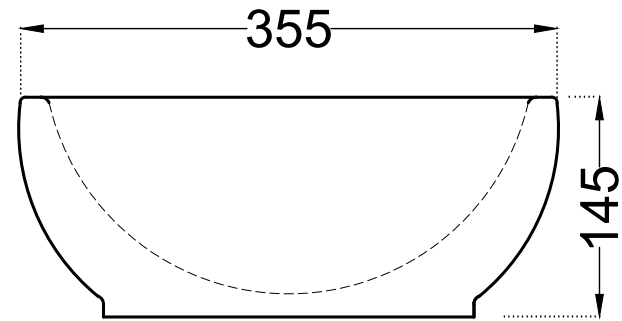

TOP VIEW

FRONT VIEW

	Jaquar Group Global Headquarters Plot No. 3, Sector- M-11, IMT Manesar Gurgaon, NCR - 122050, India E-mail : Sales: support@jaquar.com Customer Service : service@jaquar.com		ITEM CODE ECS-WHT-901
			ITEM TYPE TABLE TOP BASIN
			ITEM SIZE 355x350x145 mm
	ALL DIMENSIONS ARE IN MM. (TOLERANCE ± 5 MM)		